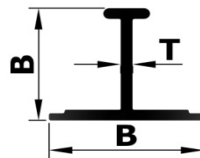

MISC TEE SECTION

MISC TEE

Section No.	Dimension in mm			Weight kg/M.
	A	B	T	
230-0001	88.00	65.60	4.60	1.839

Section No.	Dimension in mm			Weight kg/M.
	A	B	T	
230-0002	10.00	6.70	3.00	0.115

Section No.	Dimension in mm			Weight kg/M.
	A	B	T	
230-0003	90.00	53.30	3.00	0.936

Section No.	Dimension in mm			Weight kg/M.
	A	B	T	
230-0004	20.00	16.00	1.50	0.153