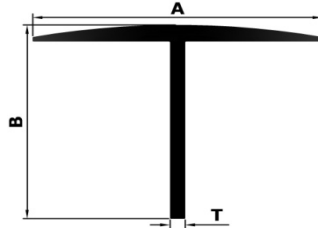

MISC TEE SECTION

MISC TEE

Section No.	Dimension in mm			Weight kg/M.
	A	B	T	
230-0001	88.00	65.60	4.60	1.839

Section No.	Dimension in mm			Weight kg/M.
	A	B	T	
230-0002	10.00	6.70	3.00	0.115

Section No.	Dimension in mm			Weight kg/M.
	A	B	T	
230-0003	90.00	53.30	3.00	0.936

Section No.	Dimension in mm			Weight kg/M.
	A	B	T	
230-0004	20.00	16.00	1.50	0.153