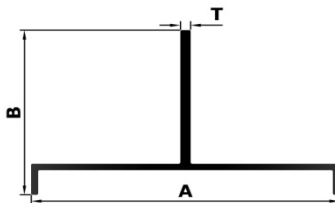

MISC TEE SECTION

MISC TEE

Section No.	Dimension in mm			Weight kg/M.
	A	B	T	
230-0001	88.00	65.60	4.60	1.839

Section No.	Dimension in mm			Weight kg/M.
	A	B	T	
230-0002	10.00	6.70	3.00	0.115

Section No.	Dimension in mm			Weight kg/M.
	A	B	T	
230-0003	90.00	53.30	3.00	0.936

Section No.	Dimension in mm			Weight kg/M.
	A	B	T	
230-0004	20.00	16.00	1.50	0.153